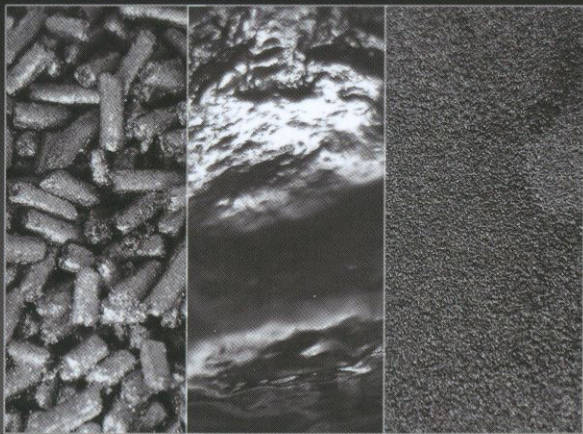

METAPOL

ALU LINE

Metallic Effects for Specialties

ALU LINE

Metallic Effects for Specialties

Aluminum pigments created to reach special metallic effects through a selection between different particle shapes: "cornflake", "silver dollar" and "cornflake-dollar". Targeted for markets like refinish, plastics, inks, powder coatings and accessories.

Available presentations: paste, powder, pellet, with additives and for water-based systems.

ALU D1070

ALU D1054

ALU D2034

ALU D3023

ALU D4016

ALU M1060

ALU M2033